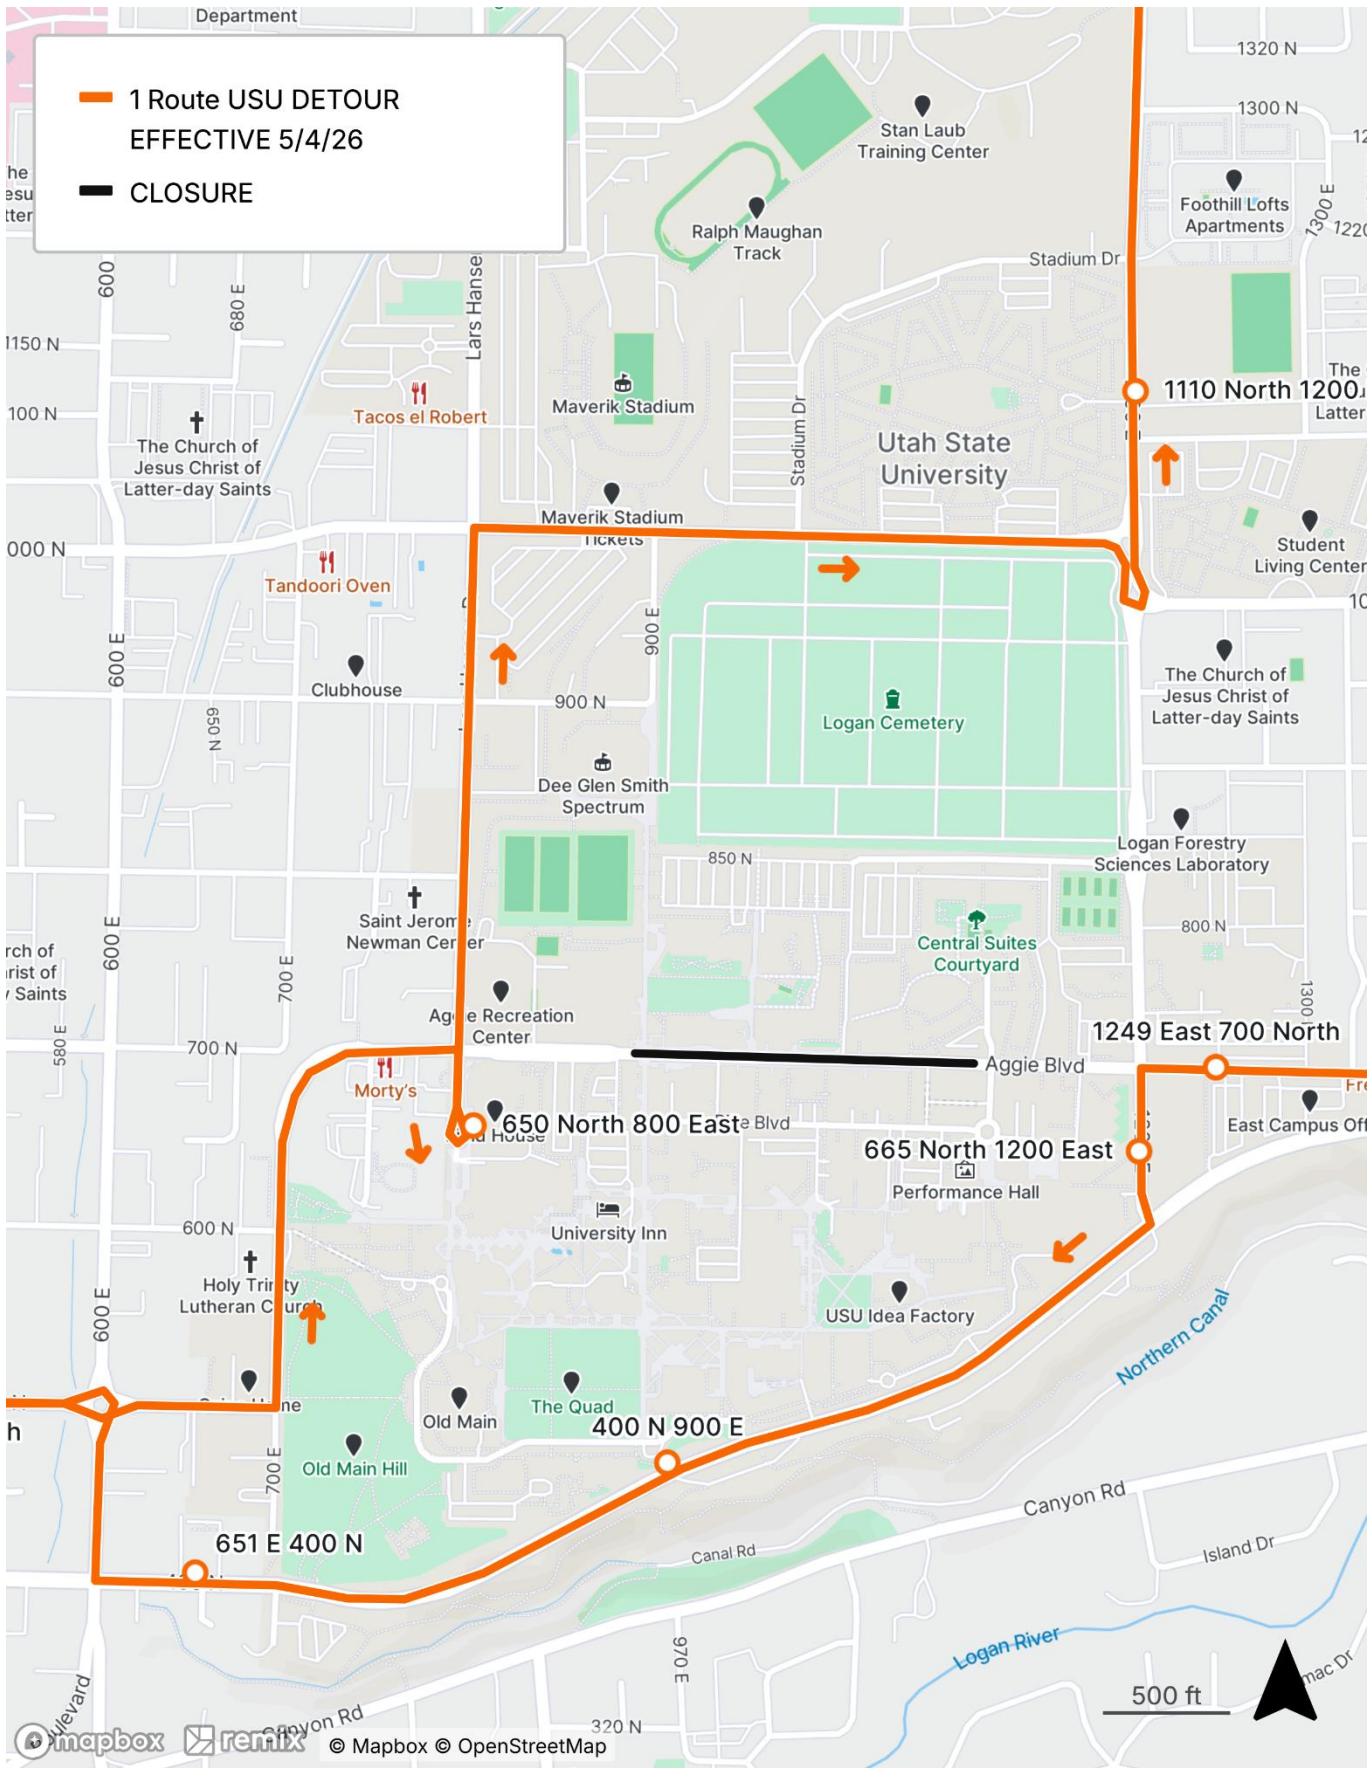

1 Route USU DETOUR
EFFECTIVE 5/4/26

CLOSURE

█ CLOSURE
█ RT 16 AM USU DETOUR
Effective 5/4/2026