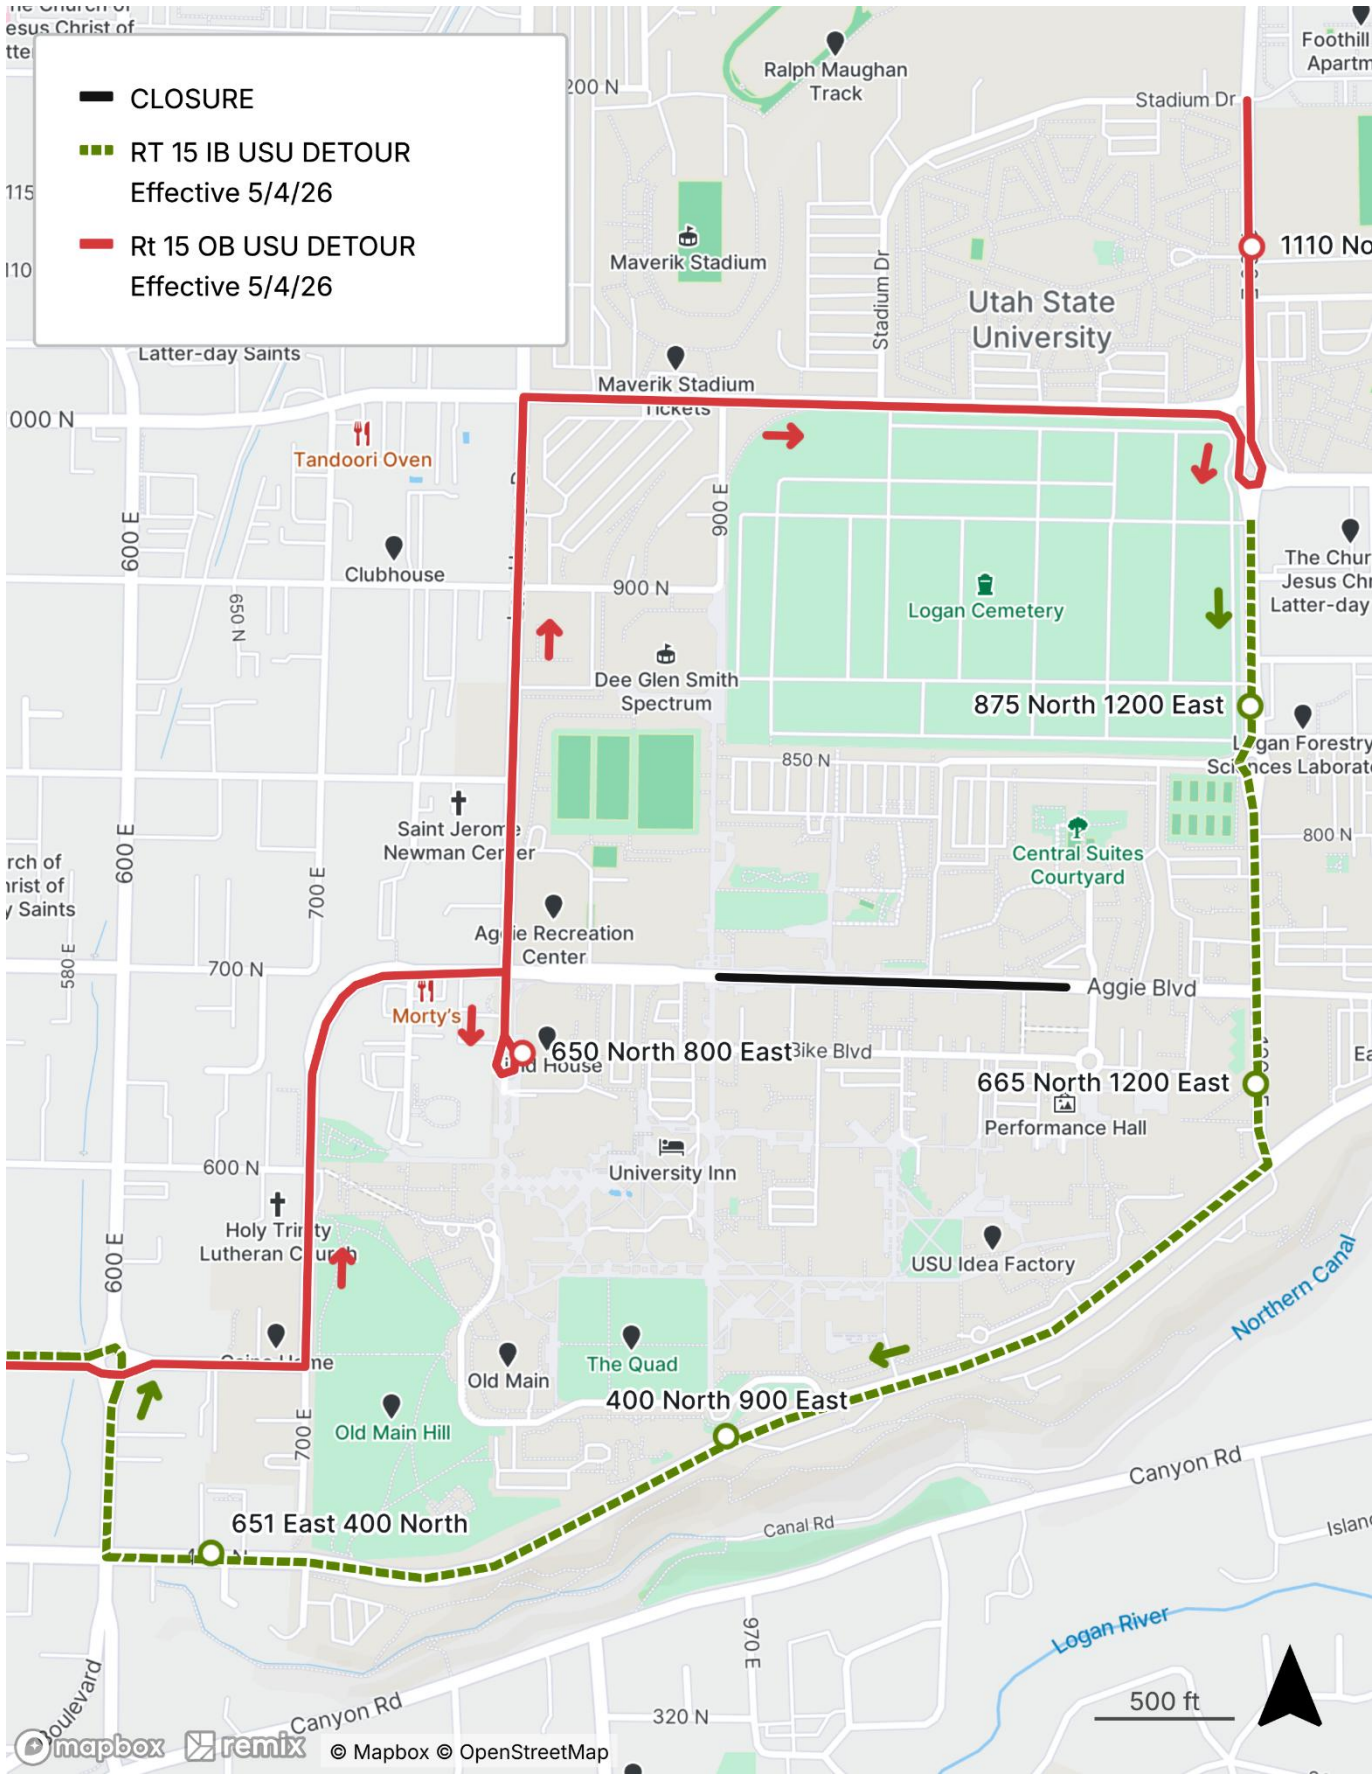

1 Route USU DETOUR
EFFECTIVE 5/4/26

CLOSURE

█ CLOSURE
█ RT 16 AM USU DETOUR
Effective 5/4/2026